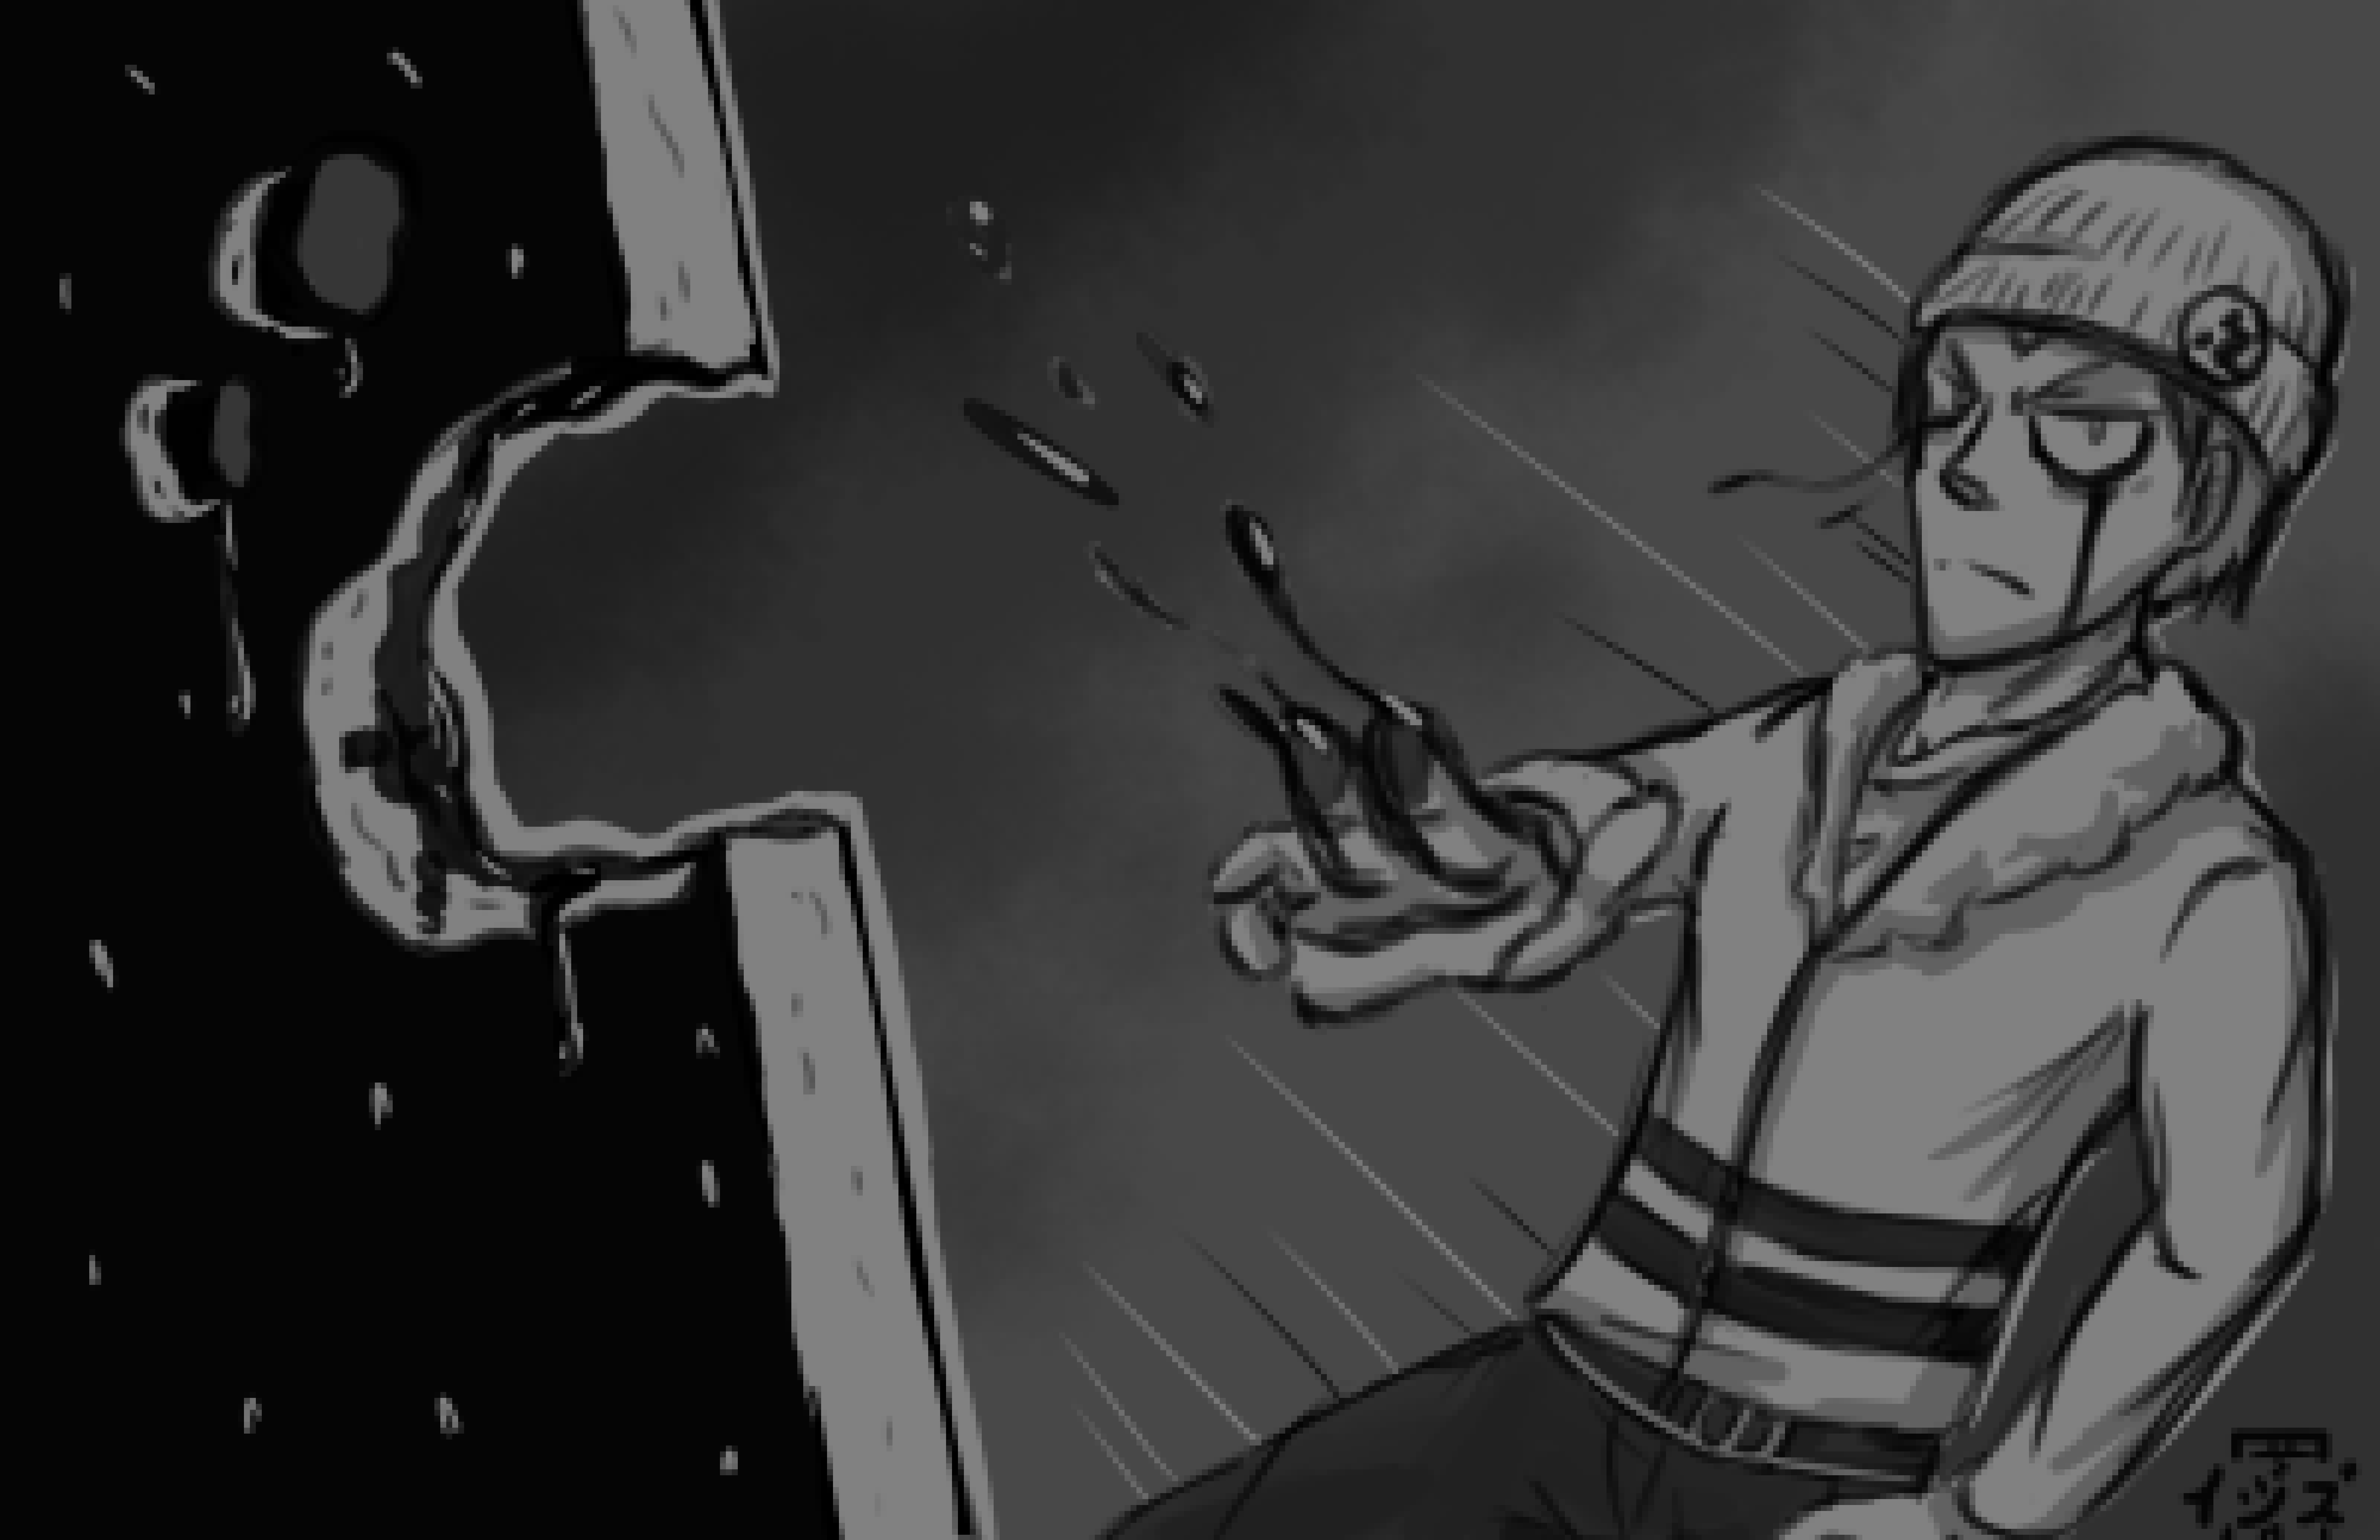

**Dirty 30**

NEEP.

**SAVE THE MANATEES!**

SHRIMP!

# BROUGHT <sup>TO</sup> <sub>YOU</sub> BY:

WENDY WOLFE

MOLLY JAMES

ART BROTHERS 2128

TUNA-LOONY

DUCKTRON

IJIZU-MAPANTSU

RAPID PUNCHES